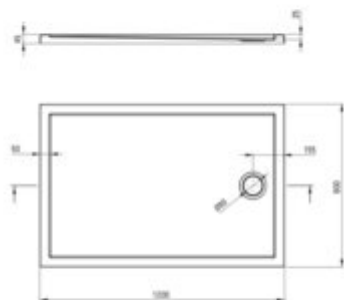

PRIZMA

Acrylic shower tray, rectangular

Product code: KTJ_084B

EAN: 5907650872283

Color: white

Warranty [years]: 2

Finish	white
Material	acrylic
Shape	rectangular
Width [mm]	800
Length [mm]	1200
Height [mm]	45
Installation method	directly on the spout, on the floor level, on the construction material support
Drain diameter	90

Features:

- Durable acrylic material that maintains its shine and color
- Only the best materials, the quality of which has been confirmed by laboratory tests
- For installation at floor level, directly on the screed or supported by construction mater
- Note! The NHC_029C and NHC_029D siphons are compatible with the shower tray.