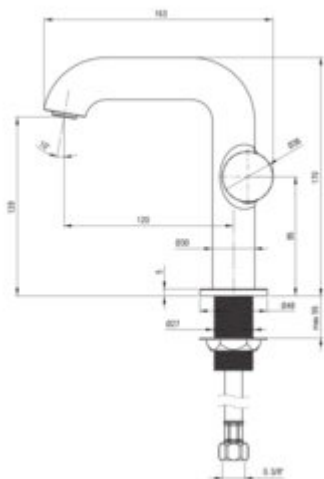

SILIA HEXA

Washbasin tap, with rectangular spout

Product code: BHS_R24M

EAN: 5907650886877

Color: brushed gold

Warranty [years]: 7

Mixer

Finish	brushed gold
Material	brass
Mixer type	single-handle, mixer
Installation method	standing
Total mixer height [mm]	170
Flow class [l/min]	Z - 4-9 l/min
Acoustic group [dB]	I (x <= 20)

Mixer cartridge

Ceramic cartridge size	25 mm
------------------------	-------

Spout

Mixer spout range [mm]	120
Material	brass

Aerator

Aerator type	flat, swivel, honeycomb
Aerator size	M24

Connecting hose

Length [mm]	450
Installation thread	3/8"
Connection thread	M10

Features:

- Deante Design Studio Collection
- Decorative lever - jewelry for your bathroom
- Noble form and timeless simplicity
- Innovative and easy to maintain brushed gold coating
- Coating applied using the PVD method
- The mixer is equipped with a stream aerator
- The movable aerator allows you to direct the water stream
- 45 cm connection hoses included
- The mixer body is made of the highest quality brass
- The mounting sleeve facilitates the installation of the mixer
- Only the best materials, the quality of which has been confirmed by laboratory tests
- Z flow class (4-9 l/min) allowing for water consumption reduction
- The lever on the side makes it easier to keep the spout clean
- Cleaning agent for fixtures in all colors available