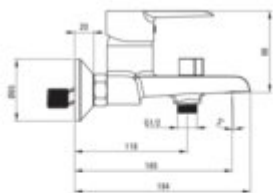

CORIO

Bath mixer, wall-mounted

Product code: BFC_010M

EAN: 5908212083673

Color: chrome

Warranty [years]: 7

Mixer

Finish	chrome
Material	brass
Mixer type	single-handle, mixer
Installation method	wall-mounted
Flow class [l/min]	A ≤ 15 (9.1 - 15)
Acoustic group [dB]	I (x ≤ 20)

Mixer cartridge

Ceramic cartridge size	40 mm
------------------------	-------

Spout

Spout type	still
Mixer spout range [mm]	165
Material	brass

Function switch

Switch type	ceramic mechanical
-------------	--------------------

Aerator

Aerator type	honeycomb, flat
Aerator size	M24

Features:

- The mixer body is made of the highest quality brass
- The mixer is equipped with a stream aerator
- Only the best materials, the quality of which has been confirmed by laboratory tests
- Cleaning agent for fixtures in all colors available