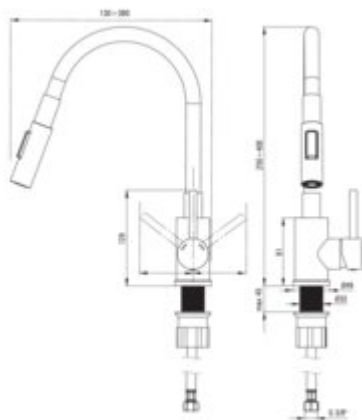

LUNO

Kitchen tap

Product code: BOC_S740

EAN: 5907650866114

Color: grey, brushed steel

Warranty [years]: 7

Mixer

Finish	grey, steel
Material	steel 304
Mixer type	single-handle, mixer
Installation method	standing
Flow class [l/min]	Z - 4-9 l/min
Acoustic group [dB]	I (x ≤ 20)

Mixer cartridge

Ceramic cartridge size	35 mm
------------------------	-------

Spout

Spout type	elastic
------------	---------

Connecting hose

Length [mm]	600
Installation thread	3/8"
Connection thread	M10

Hand shower

Number of functions	2
---------------------	---

Features:

- The mixer is equipped with a stream aerator
- 45 cm connection hoses included
- Only the best materials, the quality of which has been confirmed by laboratory tests
- The mounting sleeve facilitates the installation of the mixer
- Z flow class (4-9 l/min) allowing for water consumption reduction
- 2-function spout
- Dedicated cleaning agent, safe for cleaned surfaces