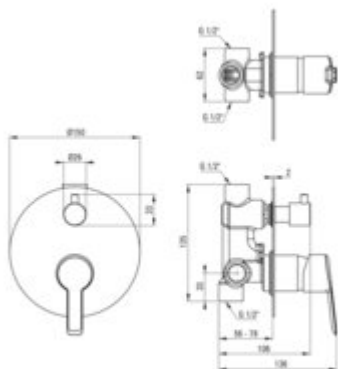

ARNIKA

Shower mixer, concealed

Product code: BQA_044P

EAN: 5908212074275

Color: chrome

Warranty [years]: 7

Mixer

Finish	chrome
Material	brass
Mixer type	single-handle, mixer
Installation method	concealed
Total mixer height [mm]	80
Flow class [l/min]	S - 15.1-19.8 l/min
Acoustic group [dB]	I (x <= 20)

Mixer cartridge

Ceramic cartridge size	35 mm
------------------------	-------

Function switch

Switch type	ceramic mechanical
-------------	--------------------

Features:

- Deante Design Studio Collection
- Design full of beauty and harmony
- The variety of colours gives many arrangement possibilities
- The mixer body is made of the highest quality brass
- Flush-mounted installation ensures the aesthetics of the bathroom
- Only the best materials, the quality of which has been confirmed by laboratory tests
- The faucet includes a concealed element
- Mechanical ceramic function switch
- Cleaning agent for fixtures in all colors available