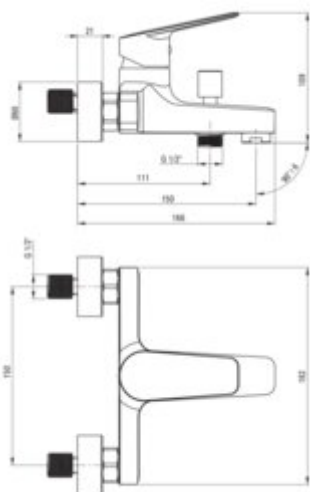

JASMIN

Bath mixer, wall-mounted

Product code: BGJ_010M

EAN: 5908212061084

Color: chrome

Warranty [years]: 7

Mixer

Finish	chrome
Material	brass
Mixer type	single-handle, mixer
Installation method	wall-mounted
Flow class [l/min]	S - 15.1-19.8 l/min
Acoustic group [dB]	II (20 < x <= 30)

Mixer cartridge

Ceramic cartridge size	35 mm
------------------------	-------

Spout

Material	brass
----------	-------

Function switch

Switch type	pressure with lock
-------------	--------------------

Aerator

Aerator type	silicone, swivel
Aerator size	M24

Features:

- The mixer body is made of the highest quality brass
- The mixer is equipped with a stream aerator
- The movable aerator allows you to direct the water stream
- Silicone aerator for easy limescale removal
- Only the best materials, the quality of which has been confirmed by laboratory tests
- Cleaning agent for fixtures in all colors available