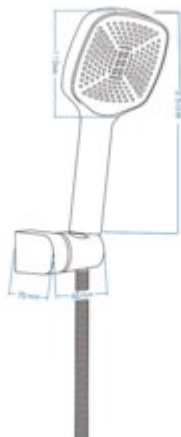

MARO

Shower set, with fixed bracket

Product code: NLO_041K

EAN: 5907650873051

Color: chrome

Warranty [years]: 2

Hand shower

Finish	chrome, black
Number of functions	1
Anti-calc	yes
Material	ABS
Stream type	rain
Flow class [l/min]	20 ≤ B < 25 (20 - 24.9)
Connection thread 1/2"	yes

Hand shower holder

Finish	chrome
Material	ABS
installation	wall-mounted
Hand shower angle adjustment	yes

Hose

Finish	chrome
Length [mm]	1500
Braid type	double braided
Braid material	stainless steel
Tip material	ZnAl
end at the faucet - type	hexagonal
Dimension	1/2"
end at the shower hand - type	conical
Dimension	1/2"

Shower set

Finish	chrome
Point holder	yes
Material	ABS, stainless steel
Flow class [l/min]	20 ≤ B < 25 (20 - 24.9)

Features:

- Only the best materials, the quality of which has been confirmed by laboratory tests
- Adjustable shower hand angle
- Cleaning agent for fixtures in all colors available