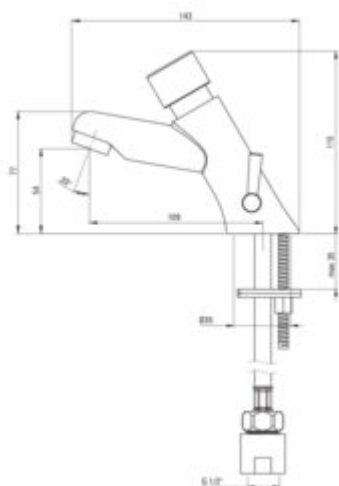

PRESS

Washbasin tap, self-closing

Product code: BBH_028R

EAN: 5908212081921

Color: chrome

Warranty [years]: 7

Mixer

Finish	brass
Material	brass
Mixer type	press
Installation method	standing
Total mixer height [mm]	114
Flow class [l/min]	Z - 4-9 l/min
Acoustic group [dB]	II (20 < x <= 30)
Check valves	yes

Aerator

Aerator type	other
Aerator size	M24

Connecting hose

Length [mm]	350
Installation thread	1/2"
Connection thread	M10

Features:

- The mixer body is made of the highest quality brass
- PRESS type mixer self closing
- The mixer is equipped with a stream aerator
- 45 cm connection hoses included
- Z flow class (4-9 l/min) allowing for water consumption reduction
- The mixer is equipped with non-return valves so that the mixed water does not flow back in
- Only the best materials, the quality of which has been confirmed by laboratory tests
- Cleaning agent for fixtures in all colors available