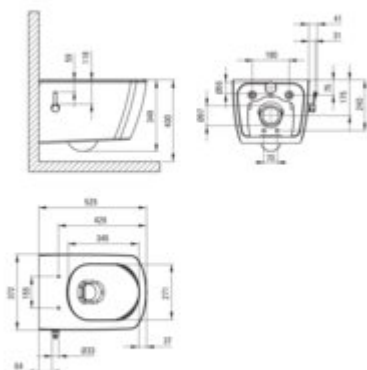

BLUR

Toilet bowl, with bidet function

Product code: CDZ_6WPW

EAN: 5908212037973

Color: white

Warranty [years]: 10

Finish	white
Material	ceramic
with bidet function	yes
Type	wall-mounted
Rim type	rimless
Hidden mountings	yes
Width [mm]	372
Length [mm]	525
Height [mm]	349
Mounting holes spacing / Axis [mm]	180
Toilet seat	included
Mounting kit included	yes
Additional features	toilet seat included

Features:

- Dedicated cleaning agent, safe for cleaned surfaces
- Hard and durable ceramics does not lose its properties with long use
- Antibacterial coating, preventing the growth of microorganisms
- Soft-close toilet seat included
- Mounting system with hidden fixings
- A thin and delicate slim type toilet seat
- Hygienic certificate of the National Institute of Hygiene confirming the product's compliance