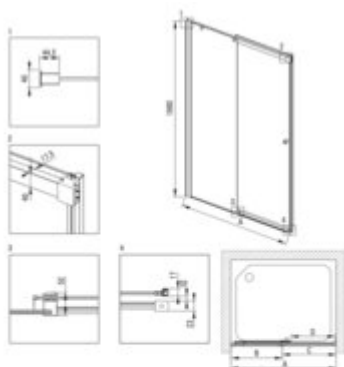

## Shower cabin, rectangular

Product code: KKNP12S09

EAN: 5907650885474

Color: nero

Warranty [years]: 5

Model	Size (mm)	A (mm)	B (mm)	C (mm)	D (mm)	W (mm)	H (mm)
KTSPN12P	1200x2000	865	1010	1000	1000	1200	2000
KTSPN12P	1400x2000	1065	1210	1200	1200	1400	2000
KTSPN12P	1600x2000	1265	1410	1400	1400	1600	2000
KTSPN12P	1800x2000	1465	1610	1600	1600	1800	2000
KTSPN12P	2000x2000	1665	1810	1800	1800	2000	2000
KTSPN12P	1200x2100	865	1110	1100	1100	1200	2100
KTSPN12P	1400x2100	1065	1310	1300	1300	1400	2100
KTSPN12P	1600x2100	1265	1510	1500	1500	1600	2100
KTSPN12P	1800x2100	1465	1710	1700	1700	1800	2100
KTSPN12P	2000x2100	1665	1910	1900	1900	2000	2100

### Showe cabin (KTSPN12P)

Side dimension [mm]	1210
---------------------	------

Side dimension [mm]	870
Adjustment range from [mm]	700
Adjustment range up to [mm]	1200
Masking of assembly elements	yes
Profiles levelling the curvature of the walls	yes
Railings	adjustable stiffening the cabin
Tempered glass TOTAL WHITE	yes
Installation without shower tray possible	yes

### Shower door (KTSPN12P)

Finish	nero
Width [mm]	1200
Height [mm]	2000
Glass finish	transparent
Glass thickness [mm]	6
Active cover installation	yes

to be completed with KTS walk-in

Masking of assembly elements	yes
Profiles levelling the curvature of the walls	yes