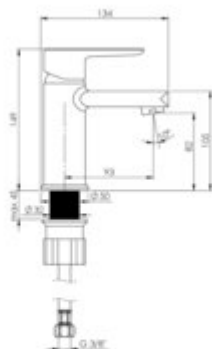

### Mixer

Finish	chrome
Material	brass
Mixer type	single-handle, mixer
Installation method	standing
Total mixer height [mm]	285
Flow class [l/min]	Z - 4-9 l/min
Acoustic group [dB]	I (x <= 20)

### Mixer cartridge

Ceramic cartridge size	35 mm
------------------------	-------

### Spout

Spout type	still
Mixer spout range [mm]	158

### Connecting hose

Length [mm]	450
Installation thread	3/8"
Connection thread	M10