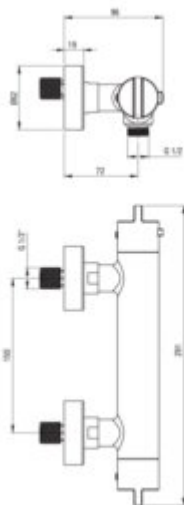

## Shower mixer, thermostatic

**Product code:** BCH\_C4BT

**EAN:** 5907650872009

**Color:** brushed bronze

**Warranty [years]:** 7

### Mixer

Finish	brushed bronze
Material	brass
Mixer type	two-handle, thermostatic
Installation method	wall-mounted
Total mixer height [mm]	96
Flow class [l/min]	S - 15.1-19.8 l/min
Acoustic group [dB]	II (20 < x <= 30)
Check valves	yes