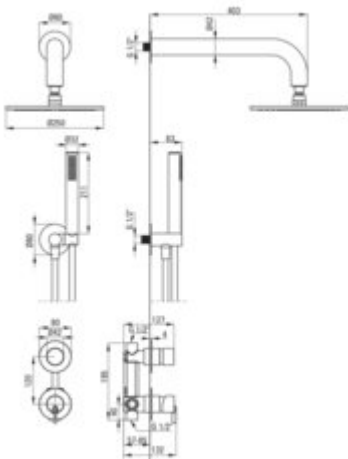

Product code: NQS_D9YK

EAN: 5907650819196

Color: titanium

Warranty [years]: 7

Mixer

Mixer type	single-handle, mixer
Installation method	concealed
Flow class [l/min]	S - 15.1-19.8 l/min
Acoustic group [dB]	I (x ≤ 20)

Spout

Spout type	still
Range of shower/ bath spout [mm]	382

Shower overhead

Shape	round
Material	brass
Diameter [mm]	250
Anti-calc	yes
Number of functions	1
Stream type	rain

Hand shower

Number of functions	1
Anti-calc	yes
Stream type	rain
Additional features	cool-out

Hose

Length [mm]	1500
Braid material	PVC
Anti-twist	1

Angled hose connector

Finish	titanium
Connection type	for the hose with hand shower holder
Shape	round
Material	brass
Connection thread	yes
Concealed mounting	yes

Features:

- Deante Design Studio Collection
- Noble form and timeless simplicity
- Innovative, durable and easy to clean Titanium coating
- Flush-mounted installation ensures the aesthetics of the bathroom
- The mixer body is made of the highest quality brass
- Adjustable shower hand angle
- Anti-calc system facilitating the removal of limescale deposits
- Anti-calc hand shower
- Anti-twist system, preventing the hose from twisting
- Durable hose ends made of brass
- Cool-out hand shower
- The set includes an orifice reducing the flow of water
- Dedicated cleaning agent, safe for cleaned surfaces
- Only the best materials, the quality of which has been confirmed by laboratory tests
- The faucet includes a concealed element
- Ceramic mechanical Click type function switch