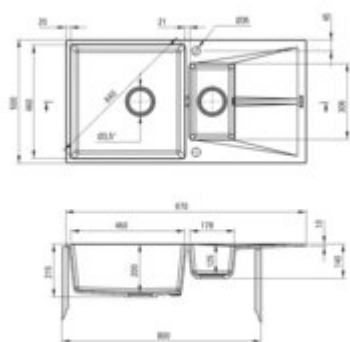

CORIO

Granite sink, 1.5-bowl with drainer

Product code: ZRC_S513

EAN: 5907650865773

Color: metallic grey

Warranty [years]: 18

Sink

Finish	metallic grey
Surface type	matte
Material	granite
Installation method	inset, flush
Number of bowls	1.5
Minimum cabinet width [mm]	800
Width [mm]	500
Length [mm]	970
Height [mm]	215
Cut-out Length [mm]	950
Cut-out Width [mm]	480
Reversible	yes
Equipped with accessories	yes
Drain diameter	3.5"
Number of holes	2
Number of pre-drilled holes	2

Sink waste kit

Finish	steel
Plug type	automatic, manual
Low siphon/ Space saver	yes
possibility to connect a dishwasher/ washing machine	yes

Features:

- The finish enriched with silver ions adds antiseptic properties
- Properties of Deante granite: resistance to impact, high temperature, discoloration, therm
- Hydrophobic properties repel water molecules
- Longest, 18 years warranty
- Accessories with automatic shut-off of the drain
- Space-saving siphon which facilitates e.g. sorting waste
- Dedicated cleaning agent, safe for cleaned surfaces
- Reversible sink - possibility to install the bowl on the left or the right side