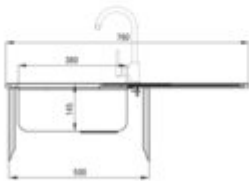

LEGATO

Steel sink with tap, 1-bowl with drainer

Product code: ZELA0113

EAN: 5908212061688

Color: satin

Warranty [years]: 2

Sink

Finish	satin
Surface type	satin
Material	steel 304
Installation method	inset
Number of bowls	1
Minimum cabinet width [mm]	500
Width [mm]	435
Length [mm]	760
Height [mm]	145
Bowl depth [mm]	145
Cut-out Length [mm]	740
Cut-out Width [mm]	415
Reversible	yes
Equipped with accessories	yes
Drain diameter	3.5"
Antibacterial	yes

Mixer

Finish	chrome
Mixer type	single-handle, mixer
Installation method	standing
Flow class [l/min]	A <= 15 (9.1 - 15)
Acoustic group [dB]	II (20 < x <= 30)

Mixer cartridge

Ceramic cartridge size	35 mm
------------------------	-------

Spout

Spout type	swivel
Mixer spout range [mm]	180

Aerator

Aerator type	honeycomb
Aerator size	M22

Connecting hose

Length [mm]	350
Installation thread	3/8"
Connection thread	M10

Features:

- High-strength stainless steel
- The sink is equipped with fittings with a connection to the dishwasher
- Natural antiseptic properties of steel
- Dedicated cleaning agent, safe for cleaned surfaces
- 45 cm connection hoses included
- The mixer is equipped with a stream aerator
- The mounting sleeve facilitates the installation of the mixer