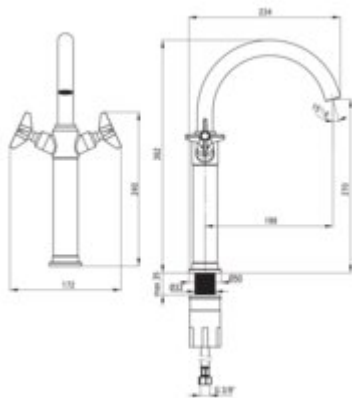

TEMISTO

Washbasin tap, tall

Product code: BQT_M25D

EAN: 5908212076057

Color: brass

Warranty [years]: 7

Mixer

Finish	brass
Material	brass
Mixer type	two-handle, mixer
Installation method	standing
Total mixer height [mm]	362
Flow class [l/min]	A <= 15 (9.1 - 15)
Acoustic group [dB]	I (x <= 20)
Plug included in the set	no

Mixer cartridge

Ceramic cartridge size	1/2"
------------------------	------

Spout

Mixer spout range [mm]	198
Material	brass

Aerator

Aerator type	swivel, honeycomb
Aerator size	M18.5

Connecting hose

Length [mm]	450
Installation thread	3/8"
Connection thread	M10

Features:

- Deante Design Studio Collection
- The mixer body is made of the highest quality brass
- Design that connects the past with the future
- The mixer is equipped with a stream aerator
- The movable aerator allows you to direct the water stream
- The mounting sleeve facilitates the installation of the mixer
- 45 cm connection hoses included
- Innovative and durable brass color coating
- Hand-crafted elements
- Only the best materials, the quality of which has been confirmed by laboratory tests
- we recommend buying a universal plug in the color of the mixer
- Cleaning agent for fixtures in all colors available