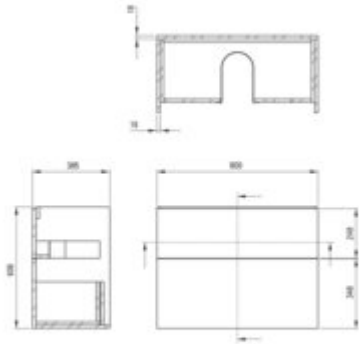

## Bathroom vanity, with washbasin

Product code: ST6U8U6U8M

EAN: 5908212000991

Color: gloss white

Warranty [years]: 2

### Furniture

Finish	white
Installation method	wall-mounted
Width [mm]	800
Height [mm]	600
Depth [mm]	385
Material	MDF, particle board
Mounting kit included	no