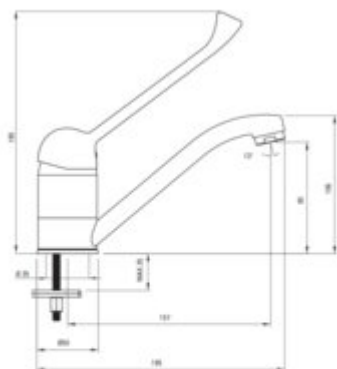

## Washbasin tap

Product code: BOJ\_026C

EAN: 5908212083949

Color: chrome

Warranty [years]: 5

### Mixer cartridge

Ceramic cartridge size	40 mm
------------------------	-------

### Spout

Spout type	swivel
Mixer spout range [mm]	157
Material	steel 304

### Connecting hose

Length [mm]	350
Installation thread	3/8"
Connection thread	M10