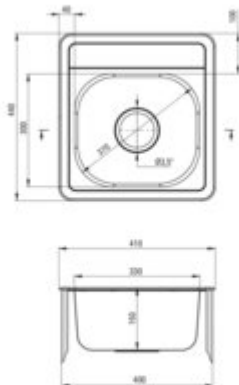

MERCATO
Steel sink, 1-bowl

Product code: ZHM_3100

EAN: 5907650845034

Color: décor

Warranty [years]: 2

Sink

Finish	décor
Surface type	décor
Material	steel 304
Installation method	inset
Number of bowls	1
Minimum cabinet width [mm]	400
Width [mm]	440
Length [mm]	410
Height [mm]	165
Bowl depth [mm]	150
Cut-out Length [mm]	390
Cut-out Width [mm]	420
Equipped with accessories	yes
Drain diameter	3.5"

Sink waste kit

Finish	steel
Plug type	manual
Low siphon/ Space saver	yes
possibility to connect a dishwasher/ washing machine	yes

Features:

- High-strength stainless steel
- The sink is equipped with fittings with a connection to the dishwasher
- Natural antiseptic properties of steel
- The décor finish has increased scratch resistance
- Dedicated cleaning agent, safe for cleaned surfaces
- Self-drilling tap hole - without voiding the warranty.