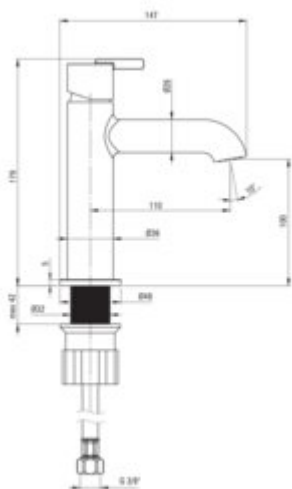

SILIA

Washbasin tap

Product code: BQS_D20M

EAN: 5907650818090

Color: titanium

Warranty [years]: 7

Mixer

Finish	titanium
Material	brass
Mixer type	single-handle, mixer
Total mixer height [mm]	179
Flow class [l/min]	Z - 4-9 l/min
Acoustic group [dB]	I (x <= 20)

Mixer cartridge

Ceramic cartridge size	25 mm
------------------------	-------

Spout

Spout type	still
Mixer spout range [mm]	110
Material	brass

Aerator

Aerator type	swivel, flat
Aerator size	M18

Connecting hose

Length [mm]	450
Installation thread	3/8"
Connection thread	M10

Features:

- Deante Design Studio Collection
- Noble form and timeless simplicity
- Innovative, durable and easy to clean Titanium coating
- The mixer body is made of the highest quality brass
- The mounting sleeve facilitates the installation of the mixer
- The mixer is equipped with a stream aerator
- The movable aerator allows you to direct the water stream
- Only the best materials, the quality of which has been confirmed by laboratory tests
- 45 cm connection hoses included
- Z flow class (4-9 l/min) allowing for water consumption reduction
- Cleaning agent for fixtures in all colors available