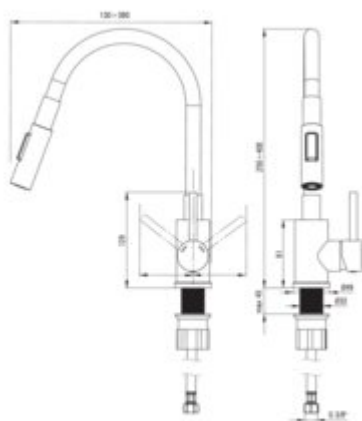

LUNO Kitchen tap

Product code: BOC_T740
EAN: 5907650866022
Color: anthracite, brushed steel
Warranty [years]: 7

Mixer

Finish	steel, anthracite metallic
Material	steel 304
Mixer type	single-handle, mixer
Installation method	standing
Flow class [l/min]	Z - 4-9 l/min
Acoustic group [dB]	I (x <= 20)

Mixer cartridge

Ceramic cartridge size	35 mm
------------------------	-------

Spout

Spout type	elastic
------------	---------

Connecting hose

Length [mm]	600
Connection thread	M10

Hand shower

Number of functions	2
---------------------	---

Features:

- The mixer is equipped with a stream aerator
- 45 cm connection hoses included
- Only the best materials, the quality of which has been confirmed by laboratory tests
- The mounting sleeve facilitates the installation of the mixer
- Z flow class (4-9 l/min) allowing for water consumption reduction
- 2-function spout
- Dedicated cleaning agent, safe for cleaned surfaces