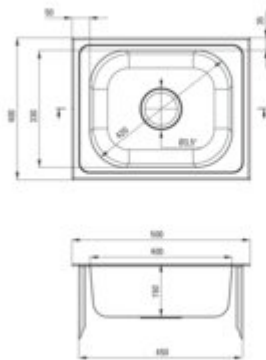

TECHNO

Steel sink, 1-bowl

Product code: ZEU_010A

EAN: 5908212005392

Color: satin

Warranty [years]: 2

Sink

Finish	satin
Surface type	smooth, satin
Material	steel 201
Installation method	inset
Number of bowls	1
Minimum cabinet width [mm]	450
Width [mm]	400
Length [mm]	500
Height [mm]	150
Bowl depth [mm]	150
Cut-out Length [mm]	480
Cut-out Width [mm]	380
Reversible	no
Equipped with accessories	yes
Drain diameter	3.5"

Sink waste kit

Finish	steel
Plug type	manual
Low siphon/ Space saver	yes
possibility to connect a dishwasher/ washing machine	yes

Features:

- High-strength stainless steel
- The sink is equipped with fittings with a connection to the dishwasher
- Natural antiseptic properties of steel
- Dedicated cleaning agent, safe for cleaned surfaces
- Reversible steel sink - install with the bowl on the left or right side
- Self-drilling tap hole - without voiding the warranty.