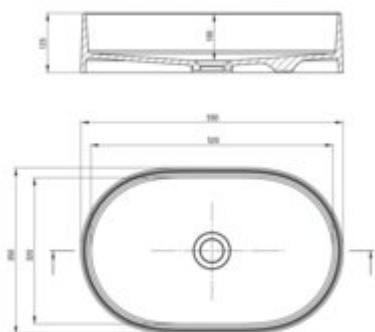

SILIA Granite washbasin, countertop

Product code: CQS_TU6S

EAN: 5907650828174

Color: anthracite metallic

Warranty [years]: 10

Finish	titanium
Material	granite
Width [mm]	350
Length [mm]	550
Height [mm]	125
Depth [mm]	100
Antibacterial	yes
Hydrophobicity	yes

Features:

- Only the best materials, the quality of which has been confirmed by laboratory tests
- Properties of Deante granite: resistance to impact, high temperature, discoloration, therm
- Hydrophobic properties repel water molecules
- Dedicated cleaning agent, safe for cleaned surfaces
- The finish enriched with silver ions adds antiseptic properties
- Deante Design Studio Collection