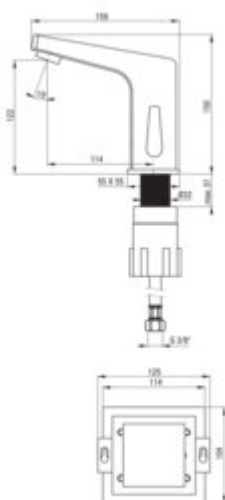

## Washbasin tap, contactless

Product code: BCH\_029R

EAN: 5908212046272

Color: chrome

Warranty [years]: 7

### Mixer

Finish	chrome
Material	brass
Mixer type	sensor, mixer
Installation method	standing
Total mixer height [mm]	150
Flow class [l/min]	Z - 4-9 l/min
Acoustic group [dB]	II (20 < x <= 30)
Check valves	yes

### Spout

Spout type	still
Mixer spout range [mm]	114
Material	brass

### Connecting hose

Length [mm]	450
Installation thread	1/2"
Connection thread	M10