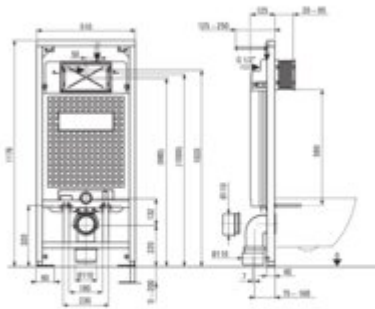

PEONIA
Toilet set, concealed

Product code: CDES6ZPW
EAN: 5908212067314
Color: chrome, white
Warranty [years]: 10

Concealed toilet frame

Frame height adjustment [mm]	200
Tank capacity [l]	9
Double flushing [l]	3/6
Designated for light casing	yes
Designated for installation in front of the load-bearing wall	yes
Connection valve G1/2"	yes
Silent flushing and filling	yes
Mounting bolts spacing 180 mm and 230 mm	yes

Toilet bowl

Finish	white
Type	wall-mounted
Rim type	rimless
Hidden mountings	yes

Toilet seat

Slow-close toilet seat	yes
Slim toilet seat	yes
Chrome hinges	no
Quick seat detachment	yes
Antibacterial	yes

Flush button

Finish	chrome
Surface type	shine
Button type	duple

Features:

- Hard and durable ceramics does not lose its properties with long use
- Antibacterial coating, preventing the growth of microorganisms
- Rimless bowl for easy cleaning and hygiene
- Dual button, allowing adjustment of the amount of water used for flushing
- Soft-close toilet seat included
- Mounting system with hidden fixings
- Dedicated cleaning agent, safe for cleaned surfaces
- Innovative concealed frame
- Soft-closing toilet seat