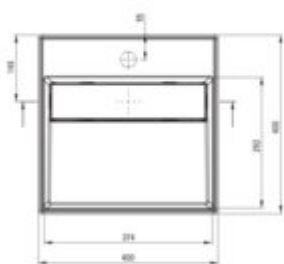

CORREO
Granite washbasin, countertop

Product code: CQR_AU4M

EAN: 5907650865148

Color: alabaster

Warranty [years]: 10

Finish	alabaster
Material	granite
Installation method	countertop/standing
Width [mm]	400
Length [mm]	400
Height [mm]	130
Depth [mm]	120
Pre-drilled tap holes	1
Antibacterial	yes
Hydrophobicity	yes
Without overflow	yes

Features:

- Hydrophobic properties repel water molecules
- Properties of Deante granite: resistance to impact, high temperature, discoloration, therm
- The finish enriched with silver ions adds antiseptic properties
- Only the best materials, the quality of which has been confirmed by laboratory tests
- Dedicated cleaning agent, safe for cleaned surfaces