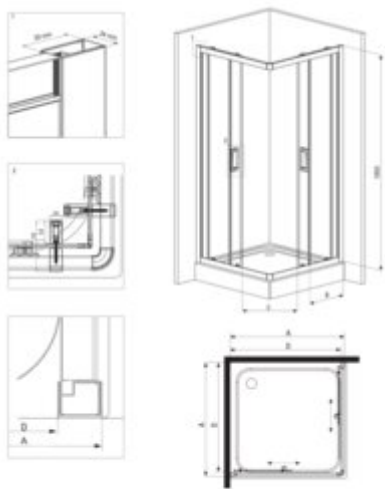

**FUNKIA**  
Shower cabin with tray, square

**Product code:** KYCZ442K

**EAN:** 5908212058893

**Color:** chrome

**Warranty [years]:** 5

Model	Size	A [mm]	B [mm]	C [mm]	D [mm]
KYCZ442K	800x800	790	790	210	200
KYCZ442L	900x900	890	890	210	200

**Shower tray**

Finish	white
Material	acrylic
Shape	square
Width [mm]	800
Length [mm]	800
Height [mm]	160
Depth [mm]	50
Installation method	on the floor level
Drain diameter	50
Equipped with a height-adjustable foot	yes
Housing integrated with the shower tray	yes
Non-slip lugs	yes

**Features:**

- Durable acrylic material that maintains its shine and color
- Cover integrated with the shower tray
- Only the best materials, the quality of which has been confirmed by laboratory tests
- Dedicated cleaning agent, safe for cleaned surfaces
- Safe and durable tempered glass
- Resistance to impacts, chemicals and stains in accordance with PN-EN 14428+A1:2008 norm, c
- The profile system makes it possible to reduce the curvature of the walls
- Covering of assembly elements
- Bottom rollers allow for the door detachment and easier product care