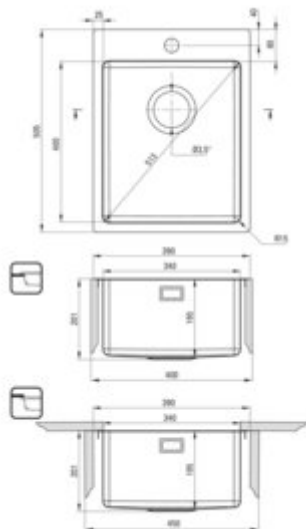

OLFATO PRECIOUS

Steel sink, 1-bowl

Product code: ZPO_R10E

EAN: 5907650869542

Color: brushed gold

Warranty [years]: 2

Sink

Finish	brushed gold
Surface type	brushed
Material	steel 304
Installation method	flush, inset, undermount
Number of bowls	1
Minimum cabinet width [mm]	400
Width [mm]	505
Length [mm]	390
Height [mm]	200
Bowl depth [mm]	200
Cut-out Length [mm]	370
Cut-out Width [mm]	485
Cut-out Length [mm]	340
Cut-out Width [mm]	400
Steel thickness [mm]	1
Reversible	no
Equipped with accessories	yes
Drain diameter	3.5"
Number of holes	1

Sink waste kit

Finish	brushed gold
Plug type	manual
Low siphon/ Space saver	yes
possibility to connect a dishwasher/ washing machine	yes

Features:

- Deante Design Studio Collection
- High-strength stainless steel
- The sink is equipped with fittings with a connection to the dishwasher
- Natural antiseptic properties of steel
- Space-saving siphon which facilitates e.g. sorting waste
- Coating applied using the PVD method
- Dedicated cleaning agent, safe for cleaned surfaces
- Self-drilling tap hole - without voiding the warranty.