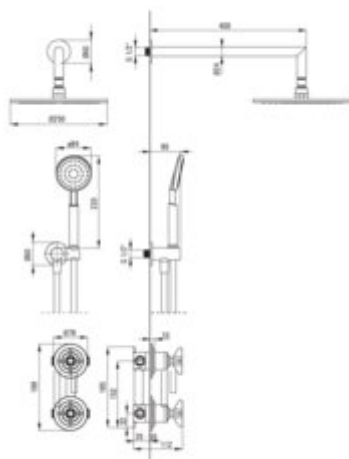

TEMISTO

Concealed shower set

Product code: NAC_M9QT

EAN: 5907650817734

Color: brass

Warranty [years]: 7

Mixer

Mixer type	mixer, two-handle
Installation method	concealed
Flow class [l/min]	S - 15.1-19.8 l/min
Acoustic group [dB]	I (x ≤ 20)

Spout

Spout type	still
Range of shower/ bath spout [mm]	388

Shower overhead

Shape	round
Material	brass
Diameter [mm]	250
Anti-calc	yes
Number of functions	1
Stream type	rain

Hand shower

Number of functions	1
Anti-calc	yes
Stream type	rain

Hose

Length [mm]	1500
Braid type	double braided
Braid material	stainless steel
Anti-twist	2

Angled hose connector

Finish	brass
Connection type	for the hose with hand shower holder
Shape	round
Material	brass
Connection thread	yes
Concealed mounting	yes

Features:

- Deante Design Studio Collection
- Dedicated cleaning agent, safe for cleaned surfaces
- Design that connects the past with the future
- Only the best materials, the quality of which has been confirmed by laboratory tests
- Flush-mounted installation ensures the aesthetics of the bathroom
- Innovative and durable brass color coating
- The mixer body is made of the highest quality brass
- Anti-calc hand shower
- Anti-twist system, preventing the hose from twisting
- Anti-calc system facilitating the removal of limescale deposits