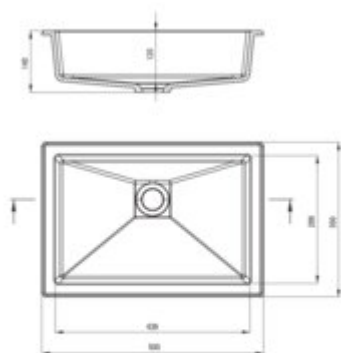

CORREO
Granite washbasin,
undermount/inset

Product code: CQR_TU5U
EAN: 5907650827603
Color: anthracite metallic
Warranty [years]: 10

Finish	anthracite metallic
Material	granite
Installation method	undermount, recessed
Width [mm]	500
Length [mm]	350
Height [mm]	140
Depth [mm]	120
Antibacterial	yes
Hydrophobicity	yes
Without overflow	yes

Features:

- Properties of Deante granite: resistance to impact, high temperature, discoloration, therm
- Hydrophobic properties repel water molecules
- The finish enriched with silver ions adds antiseptic properties
- Dedicated cleaning agent, safe for cleaned surfaces