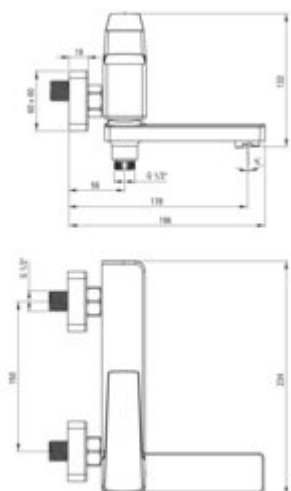

BLUR

Bath mixer, wall-mounted

Product code: BQL_N12M

EAN: 5907650870050

Color: nero

Warranty [years]: 7

Mixer

Finish	nero
Material	brass
Mixer type	single-handle, mixer
Installation method	wall-mounted
Total mixer height [mm]	133
Flow class [l/min]	A <= 15 (9.1 - 15)
Acoustic group [dB]	II (20 < x <= 30)

Mixer cartridge

Ceramic cartridge size	35 mm
------------------------	-------

Aerator

Aerator type	honeycomb
Aerator size	M24

Features:

- Innovative, durable and easy to clean Nero coating
- Only the best materials, the quality of which has been confirmed by laboratory tests
- A movable spout that is also a function switch
- Cleaning agent for fixtures in all colors available