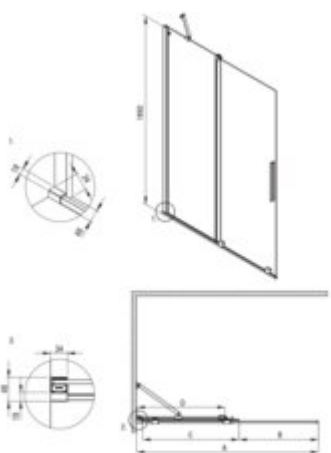

PRIZMA

Shower wall, walk-in

Product code: KTJ_D34R

EAN: 5907650881377

Color: titanium

Warranty [years]: 5

Model	Size	A (mm)	B (mm)	C (mm)	D (mm)
KTJ K30R	800x1950	780-800	310	420	370
KTJ K30R	900x1950	880-900	360	470	420
KTJ K30R	1000x1950	980-1000	410	520	470
KTJ K30R	1200x1950	1180-1200	510	620	570
KTJ K34R	1400x1950	1380-1400	610	720	670

Width [mm]	1400
Height [mm]	1950
Glass finish	transparent
Glass thickness [mm]	6
Active cover	yes
Side dimension [mm]	1400
Railings	short to perpendicular wall/long to parallel wall
Reversible doors	yes
Installation without shower tray possible	yes

Features:

- Safe and durable tempered glass
- Possibility to install the cabin without a shower tray, directly on the tiles
- Hydrophobic Active-Cover coating that makes it easier for water to run off the glass
- Dedicated to Active Cover surfaces
- Only the best materials, the quality of which has been confirmed by laboratory tests
- Reversible door that allows the cabin to be mounted on the right or left side
- The set includes two rails - short and long
- Resistance to impacts, chemicals and stains in accordance with PN-EN 14428+A1:2008 norm, c
- Can be combined with a second sliding wall and the Prizma walk-in shower wall
- Possibility of mounting the cabin directly on tiles or on Correo granite (KQR) and Kerria Plus acrylic (KTS) shower trays
- Free combination of elements
- Innovative, durable and easy to clean Titanium coating