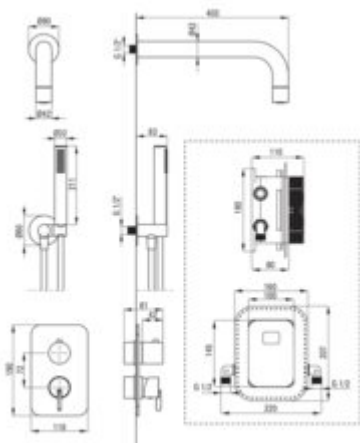

SILIA  
Concealed shower set, with mixer  
BOX

**Product code:** BXYZFQSM  
**EAN:** 5907650844532  
**Color:** brushed steel  
**Warranty [years]:** 7

**Mixer (BXY\_X44M)**

Mixer type	Concealed BOX, mixer
Installation method	concealed
Flow class [l/min]	B <= 25.2 (19.9 - 25.2)
Acoustic group [dB]	I (x <= 20)

**Mixer (BXY\_FQSM)**

Mixer type	Concealed BOX
Installation method	concealed

**Spout**

Spout type	still
Range of shower/ bath spout [mm]	382

**Shower overhead**

Shape	round
Material	brass
thickness	42
Diameter [mm]	42
Anti-calc	yes
Number of functions	1
Stream type	rain

**Hand shower**

Number of functions	1
Anti-calc	yes
Stream type	rain
Additional features	cool-out

**Hose**

Length [mm]	1500
Braid material	PVC
Anti-twist	1

**Angled hose connector**

Finish	steel
Connection type	for the hose with hand shower holder
Shape	round
Material	brass
Connection thread	yes
Concealed mounting	yes