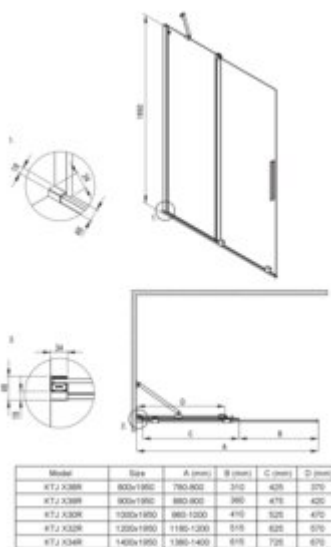

PRIZMA
Shower cabin, rectangular

Product code: KPNRP12S09

EAN: 5907650899624

Color: brushed gold

Warranty [years]: 5

Showe cabin (KTJ_R32R)

Finish	brushed gold
Width [mm]	1200
Height [mm]	1950
Glass finish	transparent
Glass thickness [mm]	6
Active cover	yes
Side dimension [mm]	1200
Railings	short to perpendicular wall/long to parallel wall
Tempered glass TOTAL WHITE	no
Reversible doors	yes
Installation without shower tray possible	yes
Possibility to install a railing to a perpendicular wall	yes

Showe cabin (KTJ_R39P)

Finish	brushed gold
Width [mm]	900
Height [mm]	1950
Glass finish	transparent
Glass thickness [mm]	6
Active cover	yes
Side dimension [mm]	880
Tempered glass TOTAL WHITE	no
Reversible doors	yes
Installation without shower tray possible	yes

Shower door

rails	adjustable stiffening the cabin
-------	---------------------------------

Features:

- Safe and durable tempered glass
- Hydrophobic Active-Cover coating that makes it easier for water to run off the glass
- Dedicated to Active Cover surfaces
- Only the best materials, the quality of which has been confirmed by laboratory tests
- Possibility to install the cabin without a shower tray, directly on the tiles
- Resistance to impacts, chemicals and stains in accordance with PN-EN 14428+A1:2008 norm, c
- Free combination of elements
- Dedicated cleaning agent, safe for cleaned surfaces