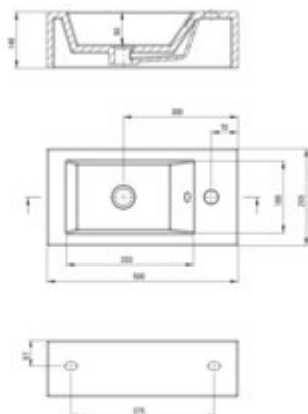

## SQUARE Ceramic washbasin, countertop

**Product code:** CGS\_6U2L

**EAN:** 5908322047138

**Color:** white

**Warranty [years]:** 10

Finish	white
Material	ceramic
Installation method	countertop/standing, wall-mounted
Width [mm]	255
Length [mm]	505
Height [mm]	148
Depth [mm]	90
Hole for the tap	yes