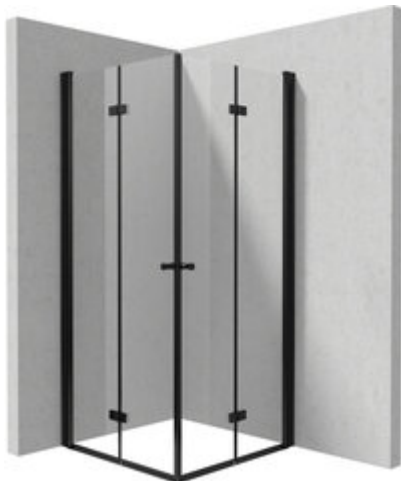

KERRIA PLUS

Shower cabin, square

Product code: KKNNX09X09

EAN: 5907650884385

Color: nero

Warranty [years]: 5

Model	Size [mm]	A [mm]	B [mm]
67EaKSP	700x2000	670-680	200
67EaKSP	800x2000	770-780	200
67EaKSP	900x2000	870-880	200
67EaKSP	1000x2000	970-980	200

Showe cabin

Side dimension [mm] 885

Shower door

Finish nero

Width [mm] 900

Height [mm] 2000

Glass finish transparent

Glass thickness [mm] 6

Active cover yes

installation to be completed with KTS doors
, to be completed with KTS
walk-in

Side dimension [mm] 885

Adjustment range from [mm] -10

Masking of assembly elements yes

Profiles levelling the curvature of
the walls yes

- Safe and durable tempered glass
- TOTALWHITE transparent glass
- Reversible door that allows the cabin to be mounted on the right or left side
- Possibility to install the cabin without a shower tray, directly on the tiles
- Active Cover coating
- Dedicated to Active Cover surfaces
- Covering of assembly elements
- Precise door closing through lifting hinges
- Folding door handle included
- Profiles leveling the curvature of the walls
- Hinges in the plane of the glass
- Resistance to impacts, chemicals and stains in accordance with PN-EN 14428+A1:2008 norm, c
- Only the best materials, the quality of which has been confirmed by laboratory tests
- Dedicated cleaning agent, safe for cleaned surfaces