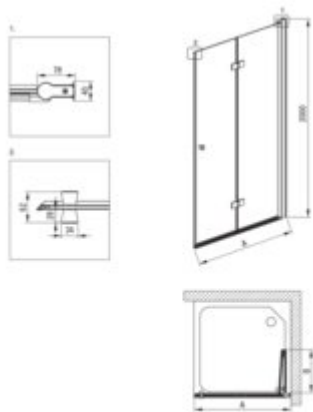

KERRIA PLUS

Shower cabin, square

Product code: KKNNX09X09

EAN: 5907650884385

Color: nero

Warranty [years]: 5

Model	Size [mm]	A [mm]	B [mm]
67EaKSP	700x2000	670-680	200
67EaKSP	800x2000	770-780	200
67EaKSP	900x2000	870-880	200
67EaKSP	1000x2000	970-980	200

Showe cabin

Side dimension [mm] 885

Shower door

Finish nero

Width [mm] 900

Height [mm] 2000

Glass finish transparent

Glass thickness [mm] 6

Active cover yes

installation to be completed with KTS doors
, to be completed with KTS
walk-in

Side dimension [mm] 885

Adjustment range from [mm] -10

Masking of assembly elements yes

Profiles levelling the curvature of
the walls yes