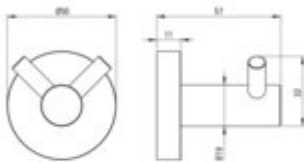

JASMIN

Hook, double

Product code: ADJ_0121

EAN: 5907650829041

Color: chrome

Warranty [years]: 2

Finish	chrome
Surface type	shine
Material	steel 304
Height [mm]	50
Width [mm]	50
Depth [mm]	57
Mounting kit included	yes