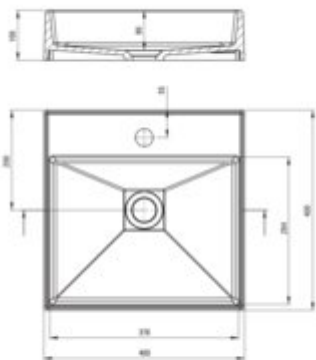

CORREO Granite washbasin, countertop

Product code: CQR_AU4S

EAN: 5907650826774

Color: alabaster

Warranty [years]: 10

Finish	alabaster
Material	granite
Installation method	countertop/standing
Width [mm]	400
Length [mm]	400
Height [mm]	100
Depth [mm]	80
Pre-drilled tap holes	1
Antibacterial	yes
Hydrophobicity	yes
Without overflow	yes

Features:

- Properties of Deante granite: resistance to impact, high temperature, discoloration, therm
- Customizable elements - connect consoles and posts your way
- Hydrophobic properties repel water molecules
- Dedicated cleaning agent, safe for cleaned surfaces
- The finish enriched with silver ions adds antiseptic properties