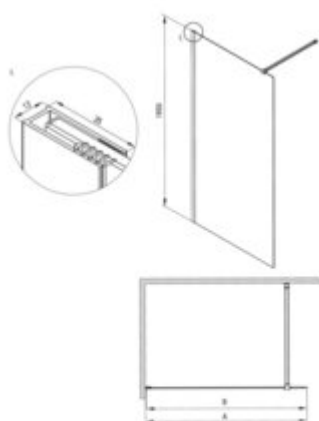

PRIZMA
Shower wall, walk-in

Product code: KTJ_031P

EAN: 5907650881513

Color: chrome

Warranty [years]: 5

Shower door

rails adjustable stiffening the cabin

Showe cabin

Finish	chrome
Width [mm]	1100
Height [mm]	1950
Glass finish	transparent
Glass thickness [mm]	6
Active cover	yes
Side dimension [mm]	1080
Reversible doors	yes
Installation without shower tray	yes
possible	

Features:

- Safe and durable tempered glass
- Possibility to install the cabin without a shower tray, directly on the tiles
- Hydrophobic Active-Cover coating that makes it easier for water to run off the glass
- Dedicated to Active Cover surfaces
- Only the best materials, the quality of which has been confirmed by laboratory tests
- Reversible door that allows the cabin to be mounted on the right or left side
- Resistance to impacts, chemicals and stains in accordance with PN-EN 14428+A1:2008 norm, c
- Can be combined with a second sliding wall and the Prizma walk-in shower wall
- Possibility of mounting the cabin directly on tiles or on Correo granite (KQR) and Kerria Plus acrylic (KTS) shower trays
- Free combination of elements