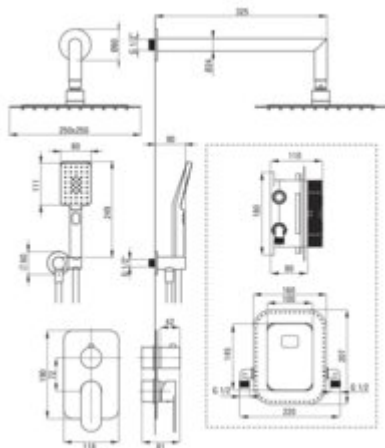

#### Mixer

Mixer type	Concealed BOX, mixer
Installation method	concealed
Flow class [l/min]	B ≤ 25.2 (19.9 - 25.2)
Acoustic group [dB]	I (x ≤ 20)

#### Spout

Spout type	still
Range of shower/ bath spout [mm]	325

#### Shower overhead

Shape	square
Material	stainless steel
Width [mm]	250
Length [mm]	250
Anti-calc	yes
Number of functions	1
Stream type	rain

#### Hose

Length [mm]	1500
Braid material	PVC
Anti-twist	1