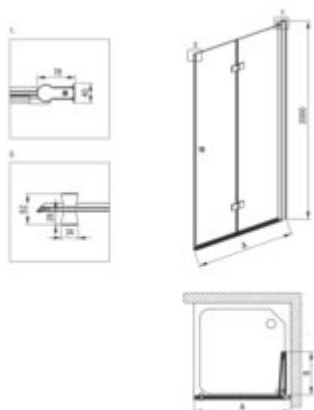

KERRIA PLUS

Shower doors, Kerria Plus system

Product code: KTSX047P

EAN: 5907650810674

Color: chrome

Warranty [years]: 5

Model	Size [mm]	A [mm]	B [mm]
KTSX047P	700x2000	670-685	205
KTSX047P	800x2000	770-785	205
KTSX047P	900x2000	870-885	205
KTSX047P	1000x2000	970-985	205

Shower door

Finish	chrome
Width [mm]	700
Height [mm]	2000
Glass finish	transparent
Glass thickness [mm]	6
Active cover	yes
installation	to be completed with KTS doors , to be completed with KTS walk-in
Side dimension [mm]	685
Adjustment range from [mm]	-10
Masking of assembly elements	yes
Profiles levelling the curvature of the walls	yes
Holdings	with safety
Tempered glass TOTAL WHITE	yes
Reversible doors	yes
Silent closing	yes
Installation without shower tray	yes possible
Lifting hinges	yes
Hinges flush with the glass	yes

Features:

- Important! For recessed installation, be sure to buy the appropriate KTS_NOOX or KTS_000X
- Only the best materials, the quality of which has been confirmed by laboratory tests
- Possibility to install the cabin without a shower tray, directly on the tiles
- Hydrophobic Active-Cover coating that makes it easier for water to run off the glass
- Covering of assembly elements
- Modern handles with glass protection
- TOTALWHITE transparent glass
- Profiles leveling the curvature of the walls
- Hinges in the plane of the glass
- Dedicated cleaning agent, safe for cleaned surfaces
- Folding door handle included
- Reversible door that allows the cabin to be mounted on the right or left side
- Safe and durable tempered glass
- Precise door closing through lifting hinges
- Resistance to impacts, chemicals and stains in accordance with PN-EN 14428+A1:2008 norm, c
- Dedicated to Active Cover surfaces