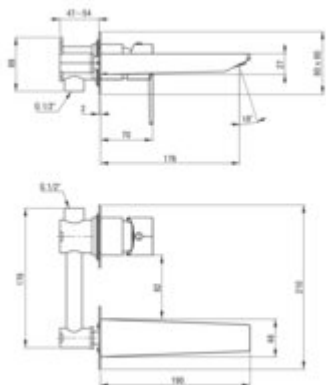

AGAWA

Washbasin tap, concealed

Product code: BQG_054L

EAN: 5908212083529

Color: chrome

Warranty [years]: 7

Mixer

Finish	chrome
Material	brass
Mixer type	single-handle, mixer
Installation method	concealed
Flow class [l/min]	Z - 4-9 l/min
Acoustic group [dB]	I (x ≤ 20)

Mixer cartridge

Ceramic cartridge size	35 mm
------------------------	-------

Spout

Mixer spout range [mm]	176
Material	brass

Aerator

Aerator type	honeycomb, swivel
Aerator size	M24

Features:

- The mixer body is made of the highest quality brass
- The mixer is equipped with a stream aerator
- The movable aerator allows you to direct the water stream
- Flush-mounted installation ensures the aesthetics of the bathroom
- Z flow class (4-9 l/min) allowing for water consumption reduction
- The lever on the side makes it easier to keep the spout clean
- Only the best materials, the quality of which has been confirmed by laboratory tests
- Cleaning agent for fixtures in all colors available
- The faucet includes a concealed element