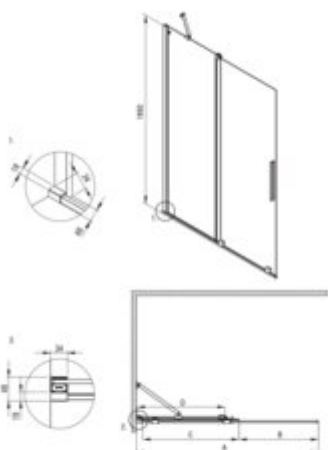

PRIZMA
Shower cabin, rectangular

Product code: KPNDP14S07

EAN: 5907650899808

Color: titanium

Warranty [years]: 5

Model	Size	A [mm]	B [mm]	C [mm]	D [mm]
KTJ_K38R	800x1950	790-800	310	420	370
KTJ_K39R	900x1950	890-900	360	470	420
KTJ_K39K	1000x1950	990-1000	410	520	470
KTJ_K32R	1200x1950	1190-1200	510	620	570
KTJ_K34R	1400x1950	1390-1400	610	720	670

Showe cabin (KTJ_C34R)

Finish	brushed bronze
Width [mm]	1400
Height [mm]	1950
Glass finish	transparent
Glass thickness [mm]	6
Active cover	yes
Side dimension [mm]	1400
Railings	short to perpendicular wall/long to parallel wall
Reversible doors	yes
Installation without shower tray possible	yes
Possibility to install a railing to a perpendicular wall	yes

Showe cabin (KTJ_C37P)

Finish	brushed bronze
Width [mm]	700
Height [mm]	1950
Glass finish	transparent
Glass thickness [mm]	6
Active cover	yes
Side dimension [mm]	680
Reversible doors	yes
Installation without shower tray possible	yes