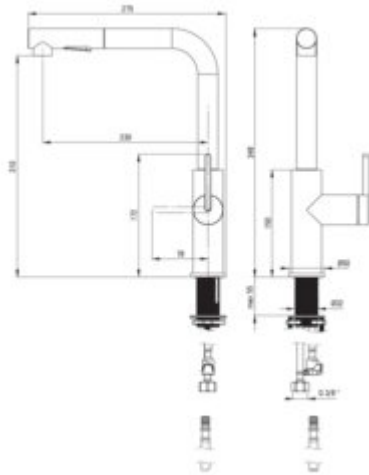

MOMI Kitchen tap

Product code: BKM_F73M

EAN: 5907650863830

Color: brushed steel

Warranty [years]: 7

Mixer

Finish	steel
Material	steel 304
Mixer type	single-handle, mixer
Installation method	standing
Flow class [l/min]	Z - 4-9 l/min
Acoustic group [dB]	I (x ≤ 20)

Mixer cartridge

Ceramic cartridge size	35 mm
------------------------	-------

Connecting hose

Length [mm]	600
Installation thread	3/8"
Connection thread	M8

Hose

Length [mm]	1800
-------------	------

Hand shower

Number of functions	2
---------------------	---

Features:

- Only the best materials, the quality of which has been confirmed by laboratory tests
- 45 cm connection hoses included
- The mounting sleeve facilitates the installation of the mixer
- Z flow class (4-9 l/min) allowing for water consumption reduction
- Innovative and easy to maintain brushed steel coating
- The mixer with functional pull-out spout
- 2-function spout
- Cleaning agent for fixtures in all colors available
- Coating applied using the PVD method
- Deante Design Studio Collection