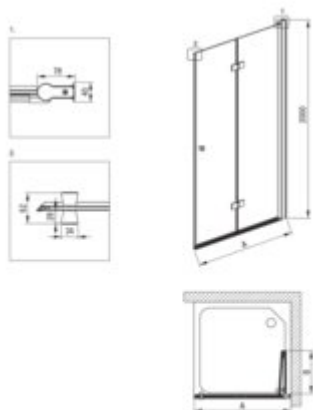

KERRIA PLUS

Shower cabin, square

Product code: KKNNX08S08

EAN: 5907650884439

Color: nero

Warranty [years]: 5

Model	Size [mm]	A [mm]	B [mm]
678a42P	700x2000	670-688	200
678a42P	800x2000	770-788	200
678a42P	900x2000	870-888	200
678a42P	1000x2000	970-988	200

Showe cabin (KTSXN42P)

Side dimension [mm]	785
Holders	with safety

Showe cabin (KTS_N38P)

Finish	nero
Width [mm]	800
Height [mm]	2000
Glass finish	transparent
Glass thickness [mm]	6
Active cover installation	yes
installation	to be completed with KTS doors , to be completed with KTS walk-in , possibility of assembly with a KTS movable panel

Side dimension [mm]	770
Adjustment range from [mm]	700
Adjustment range up to [mm]	1200
Masking of assembly elements	yes
Profiles levelling the curvature of the walls	yes
Railings	adjustable stiffening the cabin
Tempered glass TOTAL WHITE	yes
Installation without shower tray possible	yes

Side dimension [mm]	785
Adjustment range from [mm]	-10
Masking of assembly elements	yes
Profiles levelling the curvature of the walls	yes
Holders	with safety
Tempered glass TOTAL WHITE	yes
Reversible doors	yes
Silent closing	yes
Installation without shower tray possible	yes
Lifting hinges	yes
Hinges flush with the glass	yes