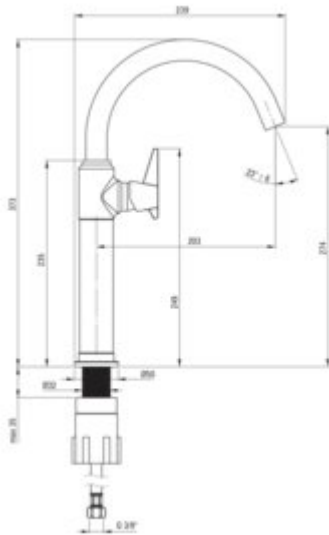

TEMISTO

Washbasin tap, tall

Product code: BQT_N20K

EAN: 5907650827559

Color: nero

Warranty [years]: 7

Mixer

Finish	nero
Material	brass
Mixer type	single-handle, mixer
Installation method	standing
Total mixer height [mm]	373
Flow class [l/min]	Z - 4-9 l/min
Acoustic group [dB]	I (x <= 20)

Mixer cartridge

Ceramic cartridge size	25 mm
------------------------	-------

Spout

Spout type	swivel
Mixer spout range [mm]	203
Material	stainless steel

Aerator

Aerator type	honeycomb, swivel
Aerator size	M18.5

Connecting hose

Length [mm]	450
Installation thread	3/8"
Connection thread	M10

Features:

- Deante Design Studio Collection
- Design that connects the past with the future
- Hand-crafted elements
- Innovative, durable and easy to clean Nero coating
- The mixer body is made of the highest quality brass
- 45 cm connection hoses included
- The mixer is equipped with a stream aerator
- The movable aerator allows you to direct the water stream
- The lever on the side makes it easier to keep the spout clean
- Z flow class (4-9 l/min) allowing for water consumption reduction
- The mounting sleeve facilitates the installation of the mixer
- we recommend buying a universal plug in the color of the mixer
- Cleaning agent for fixtures in all colors available