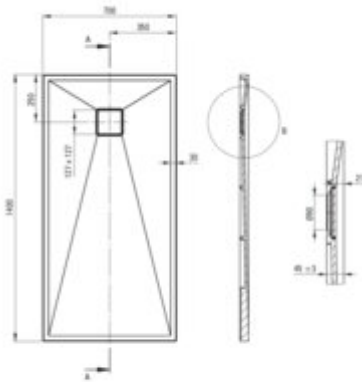

CORREO
Granite shower tray, rectangular

Product code: KQR_T77B
EAN: 5907650869412
Color: anthracite metallic
Warranty [years]: 10

Finish	anthracite metallic
Material	granite
Shape	rectangular
Width [mm]	700
Length [mm]	1400
Height [mm]	45
Installation method	directly on the spout, on the construction material support, on the floor level
Drain diameter	90
possibility to cut to size	yes
Hydrophobicity	yes

Features:

- Properties of Deante granite: resistance to impact, high temperature, discoloration, therm
- The finish enriched with silver ions adds antiseptic properties
- Anti-slip properties of granite shower trays
- Hydrophobic properties repel water molecules
- For installation at floor level, directly on the screed or supported by construction mater
- Possibility of cutting the granite shower tray
- Warning! The NHC_029C siphon fits this shower tray
- Warning! The NHC_029D siphon fits this shower tray
- Only the best materials, the quality of which has been confirmed by laboratory tests
- Dedicated cleaning agent, safe for cleaned surfaces