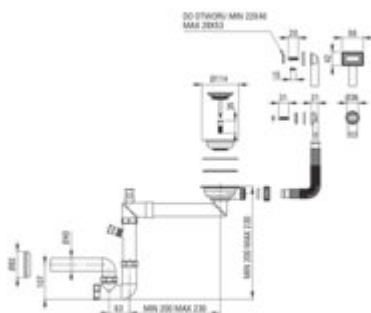

Sink siphon, 1-bowl

Product code: ZXY_9949

EAN: 5907650847151

Color: steel

Warranty [years]: 2

Finish	steel
Sink material	granite, ceramic, steel
Sink installation method	inset, flush, undermount, farmhouse
Number of sink bowls	1
Overflow type	round
Overflow spot	in a bowl
Drain diameter	3.5"
Plug type	manual
Low siphon/ Space saver	yes
possibility to connect a dishwasher/ washing machine	yes

Features:

- Only the best materials, the quality of which has been confirmed by laboratory tests
- Hygienic certificate of the National Institute of Hygiene confirming the product's compliance
- Dedicated cleaning agent, safe for cleaned surfaces
- The siphon can be installed to a connection with a diameter of 32 mm or 40 mm