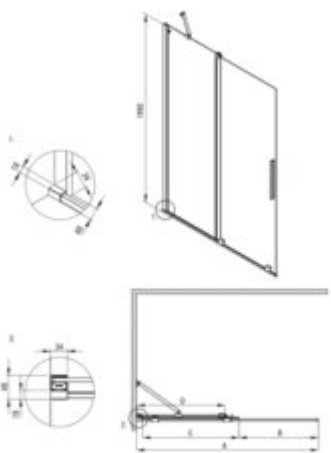

## Shower wall, walk-in

**Product code:** KTJ\_Z39R

**EAN:** 5907650840282

**Color:** gold

**Warranty [years]:** 5

Model	Size	A (mm)	B (mm)	C (mm)	D (mm)
KTJ X39R	900x1950	790-800	210	400	270
KTJ X39R	900x1950	800-800	260	470	420
KTJ X39R	1200x1950	860-1200	410	520	470
KTJ X39R	1200x1950	1180-1200	510	620	570
KTJ X39R	1400x1950	1380-1400	610	720	670

Finish	gold
Width [mm]	900
Height [mm]	1950
Glass finish	transparent
Glass thickness [mm]	6
Active cover	yes
Side dimension [mm]	900
Railings	short to perpendicular wall/long to parallel wall
Tempered glass TOTAL WHITE	no
Reversible doors	yes
Installation without shower tray possible	yes
Possibility to install a railing to a perpendicular wall	yes

### Features:

- Only the best materials, the quality of which has been confirmed by laboratory tests
- Hydrophobic Active-Cover coating that makes it easier for water to run off the glass
- TOTALWHITE transparent glass
- Possibility to install the cabin without a shower tray, directly on the tiles
- Safe and durable tempered glass
- Dedicated to Active Cover surfaces
- Resistance to impacts, chemicals and stains in accordance with PN-EN 14428+A1:2008 norm, c
- Reversible door that allows the cabin to be mounted on the right or left side
- Can be combined with a second sliding wall and the Prizma walk-in shower wall
- Dedicated cleaning agent, safe for cleaned surfaces
- Possibility of mounting the cabin directly on tiles or on Correo granite (KQR) and Kerria Plus acrylic (KTS) shower trays
- The set includes two rails - short and long
- Free combination of elements
- Coating applied using the PVD method