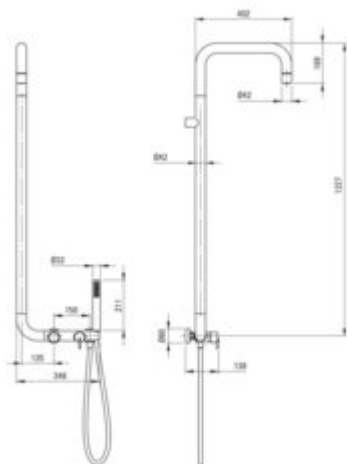

SILIA
Shower column, with shower
mixer

Product code: NQS_A4XM
EAN: 5907650858430
Color: bianco
Warranty [years]: 5

Shower column

Finish	bianco
mixer	yes
Flow class [l/min]	15<= S <20 (15 - 19.9)

Rail

Material	brass
----------	-------

Shower overhead

Shape	round
Material	brass
thickness	42
Diameter [mm]	42
Anti-calc	yes
Number of functions	1
Stream type	rain

Hand shower

Number of functions	1
Anti-calc	yes
Stream type	rain
Additional features	cool-out

Hose

Length [mm]	1500
Braid material	PVC
Anti-twist	1

Function switch

Switch type	click mechanical
-------------	------------------

Mixer

Mixer type	mixer
------------	-------

Features:

- Deante Design Studio Collection
- The Silia rain shower head has been awarded the Red Dot award
- Noble form and timeless simplicity
- Innovative and easy-to-maintain coating - bianco
- Handset holder integrated with the battery body
- Ceramic mechanical Click type function switch
- Optimal cone-shaped water flow
- The mixer body is made of the highest quality brass
- Durable hose ends made of brass
- Anti-twist system, preventing the hose from twisting
- Anti-calc system facilitating the removal of limescale deposits
- Only the best materials, the quality of which has been confirmed by laboratory tests
- Cool-out hand shower
- Cleaning agent for fixtures in all colors available